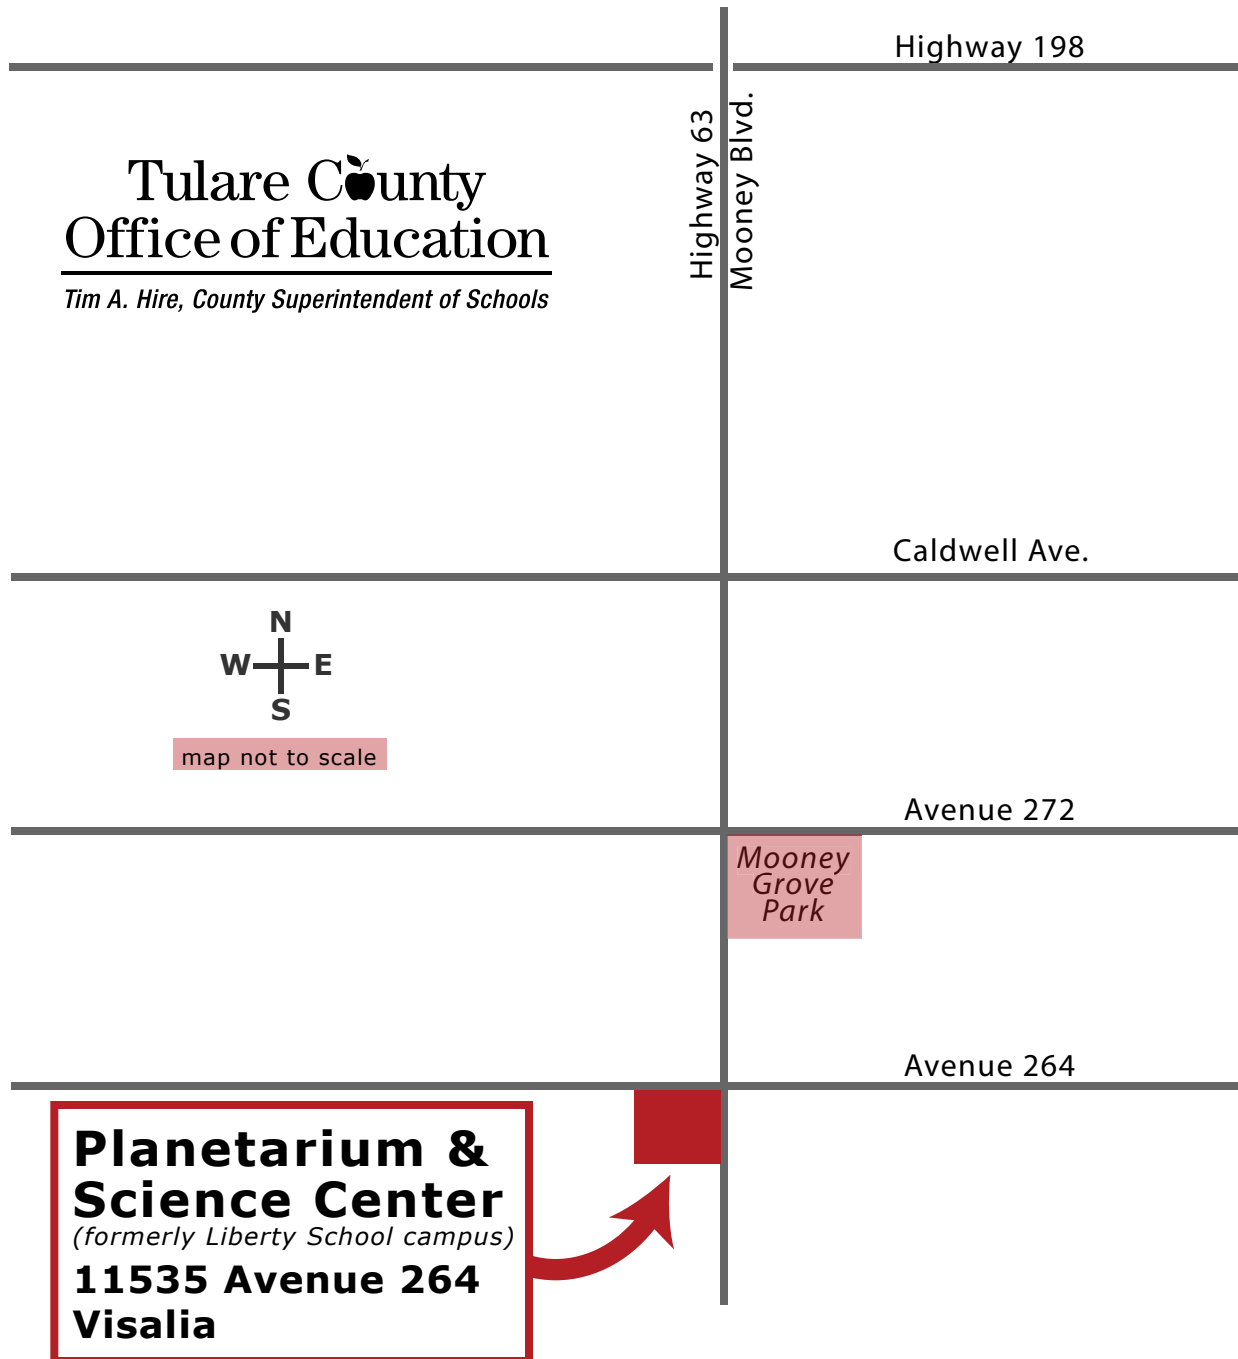

Tulare County Office of Education

Tim A. Hire, County Superintendent of Schools

map not to scale

From Highway 198 Eastbound:

Take Mooney Blvd./Highway 63 exit.

Turn right onto Mooney Blvd.

Continue approximately 4 miles
to Avenue 264.

Turn right onto Avenue 264.

Turn left into the first driveway.

From Highway 198 Westbound:

Take Mooney Blvd./Highway 63 exit.

Turn left onto Mooney Blvd.

Continue approximately 4 miles
to Avenue 264.

Turn right onto Avenue 264.

Turn left into the first driveway.