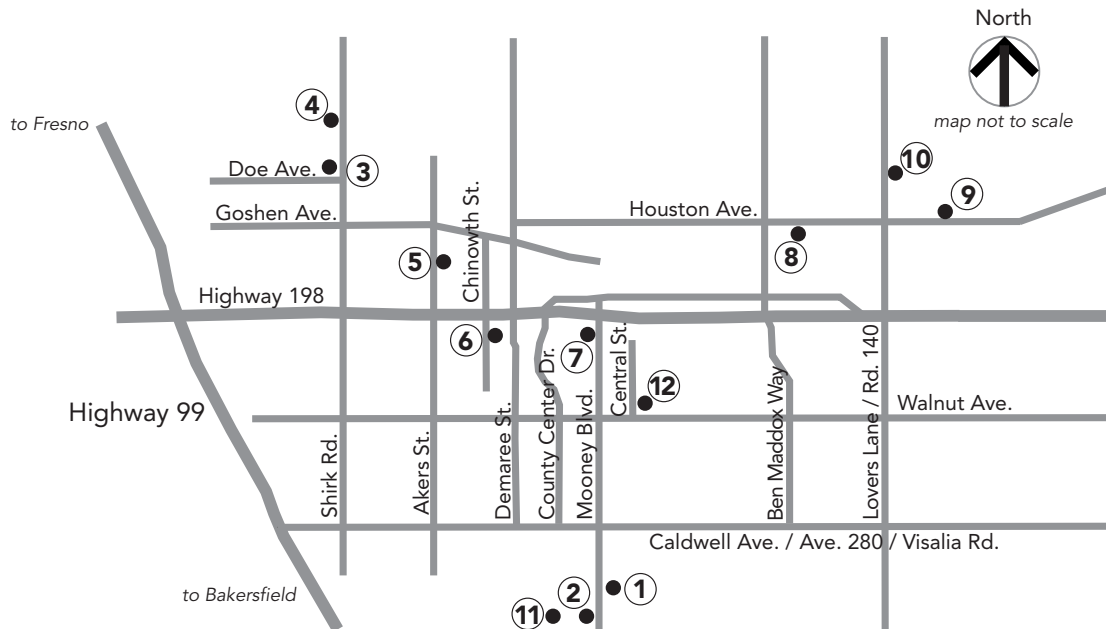

Tulare County Office of Education

Jim Vidak, County Superintendent of Schools

Select Visalia Area Facilities

- | | |
|---|--|
| <p>① TCOE Administration Building & Redwood Conference Center
6200 S. Mooney Blvd.
Home to the County Superintendent's Office; Business Services, Human Resources, Instructional Services and Special Services Divisions; and CHARACTER COUNTS!, California Friday Night Live Partnership, Teacher Induction Programs, College and Career, New Teacher & Leadership Development, Leadership Support Services, and Migrant Education programs</p> | <p>⑥ Senaida Garcia Child Care Center
528 S. Chinowth St.</p> <p>⑦ University Preparatory High School
915 S. Mooney Blvd. (on the COS campus)</p> <p>⑧ La Sierra Military Academy
1735 E. Houston Ave.</p> <p>⑨ Occupational Training Program Learning Center
3102 E. Houston Ave.</p> |
| <p>② TCOE Planetarium & Science Center
11535 Avenue 264</p> <p>③ Doe Avenue Complex
7000 Doe Ave.
Home to Early Childhood Education, CHOICES, Connections for Quality Care, Educational Resource Services (ERS), School Health and Theatre Company programs</p> | <p>⑩ Alternative Achievement Program
(formerly River Bend School)
1800 N. Lovers Lane</p> <p>⑪ TCOE Liberty Center
11535 Avenue 264
Home to Bright Start, Bright Future, the Hearing Center, Teachers of the Visually Impaired, Teachers of the Deaf, Orientation/Mobility Specialists, OT/PT, Adaptive Physical Education and select Behavioral Health programs</p> |
| <p>④ Mid-County Community School
2101 N. Shirk Rd.</p> <p>⑤ SEE Workforce Development Program
A Ticket to Success/MOVE Program
626 N. Akers St.</p> | <p>⑫ Behavioral Health Services Clinic
1830 S. Central St.</p> |