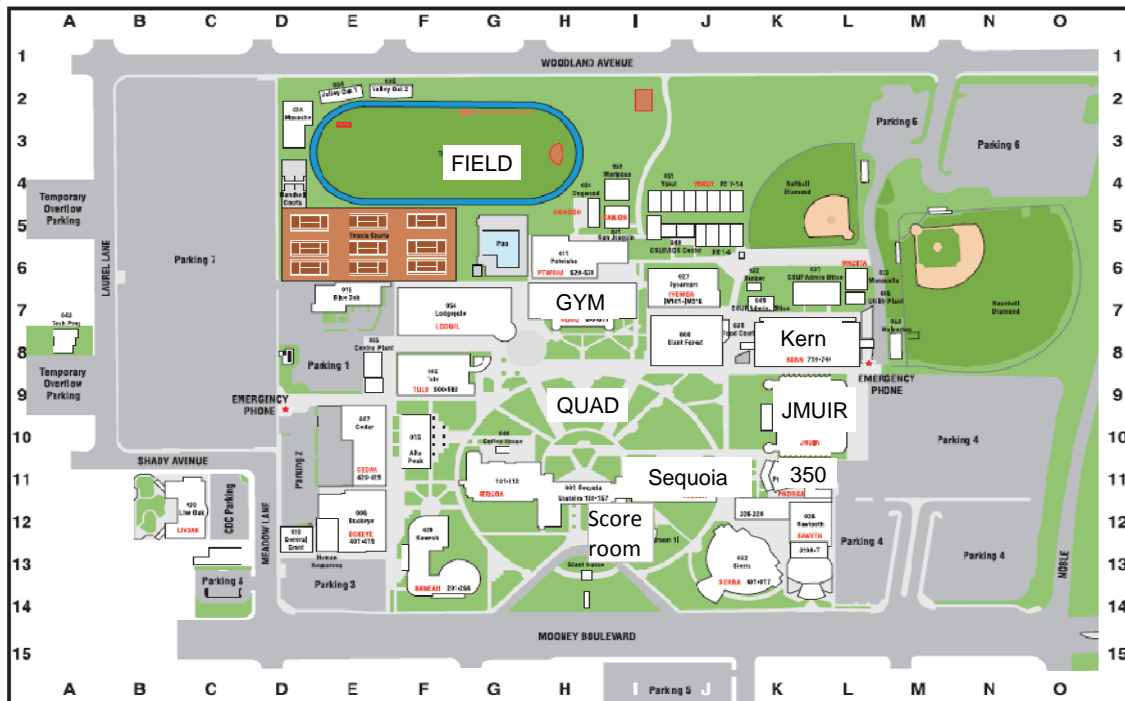

Tulare Science Olympiad Schedule, March 20, 2010, for B & C Division

Registration begins at 7:30 a.m. in Room 1 and 1A. Opening Ceremony begins at 8:20 a.m. in the Campus Quad.

8:30 - 9:25	9:30 - 10:25	10:30 - 11:25	11:30 - 12:25	12:30 - 1:25	1:30 - 2:25
				Physical Science Lab B EVEN JMuir RM 220	Physical Science Lab B ODD JMuir RM 220
Physics Lab C EVEN/ODD JMuir RM 221					
				Picture This C EVEN/ODD Sequoia RM 9	
	Remote Sensing C EVEN/ODD JMuir RM 207				
Road Scholar B ODD JMuir RM 201	Road Scholar B EVEN JMuir RM 201				
Science Crime Busters B EVEN JMuir RM 223	Science Crime Busters B ODD JMuir RM 223				
		Shock Value B ODD JMuir RM 221	Shock Value B EVEN JMuir RM 221		
				Solar System B ODD Pndrsa Rm 350	Solar System B EVEN Pndrsa Rm 350
			Tech. Prob. Solving C EVEN/ODD JMuir RM 123		
Trajectory B/C EVEN/ODD Field Impound					
Wright Stuff B EVEN/ODD GYM					
Write It/Do It C EVEN/ODD Seq Rm 9		Write It/Do It B EVEN/ODD Seq Rm 9			
8:30 - 9:25	9:30 - 10:25	10:30 - 11:25	11:30 - 12:25	12:30 - 1:25	1:30 - 2:25

AWARD CEREMONY (GYM) STARTING AT 2:45 p.m.

COLLEGE OF THE SEQUOIAS

915 South Mooney Boulevard, Visalia, CA 93277 • 559.730.3700